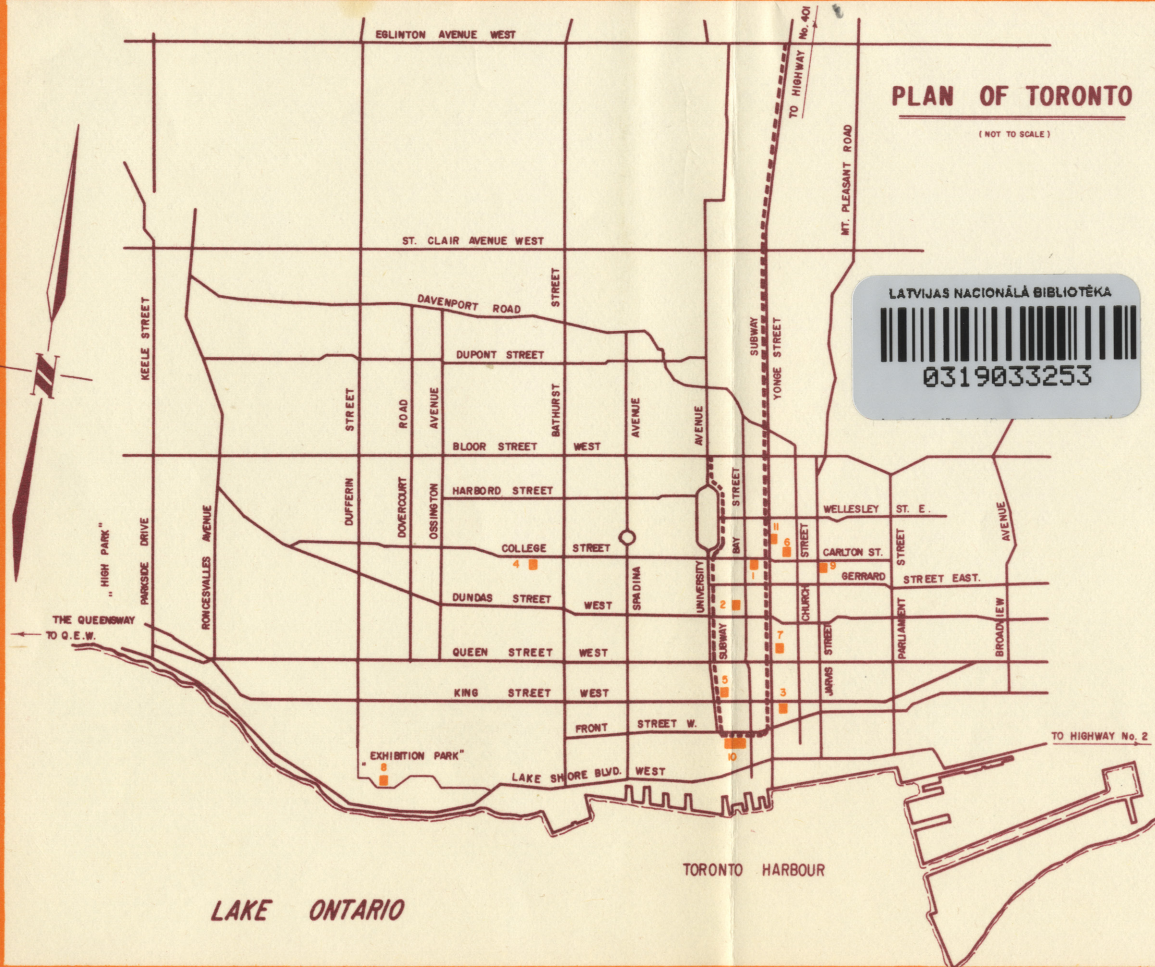

# PLAN OF TORONTO

(NOT TO SCALE)

LATVIJAS NACIONĀLĀ BIBLIOTĒKA

0319033253

1. EATON AUDITORIUM  
College & Yonge St.
2. GREYHOUND BUS  
TERMINAL  
610 Bay St.
3. KING EDWARD  
SHERATON HOTEL  
King & Yonge St.
4. LATVIAN HOUSE  
491 College St.
5. LORD SIMCOE HOTEL  
150 King St. W.
6. MAPLE LEAF  
GARDENS  
Carlton & Church St.
7. MASSEY HALL  
178 Victoria St.
8. QUEEN ELIZABETH  
BLDG.  
Exhibition Park
9. ST. ANDREWS CHURCH  
Jarvis & Carlton St.
10. UNION STATION  
Front St. (Bay & York)
11. WESTBURY HOTEL  
475 Yonge St.

LAKE ONTARIO