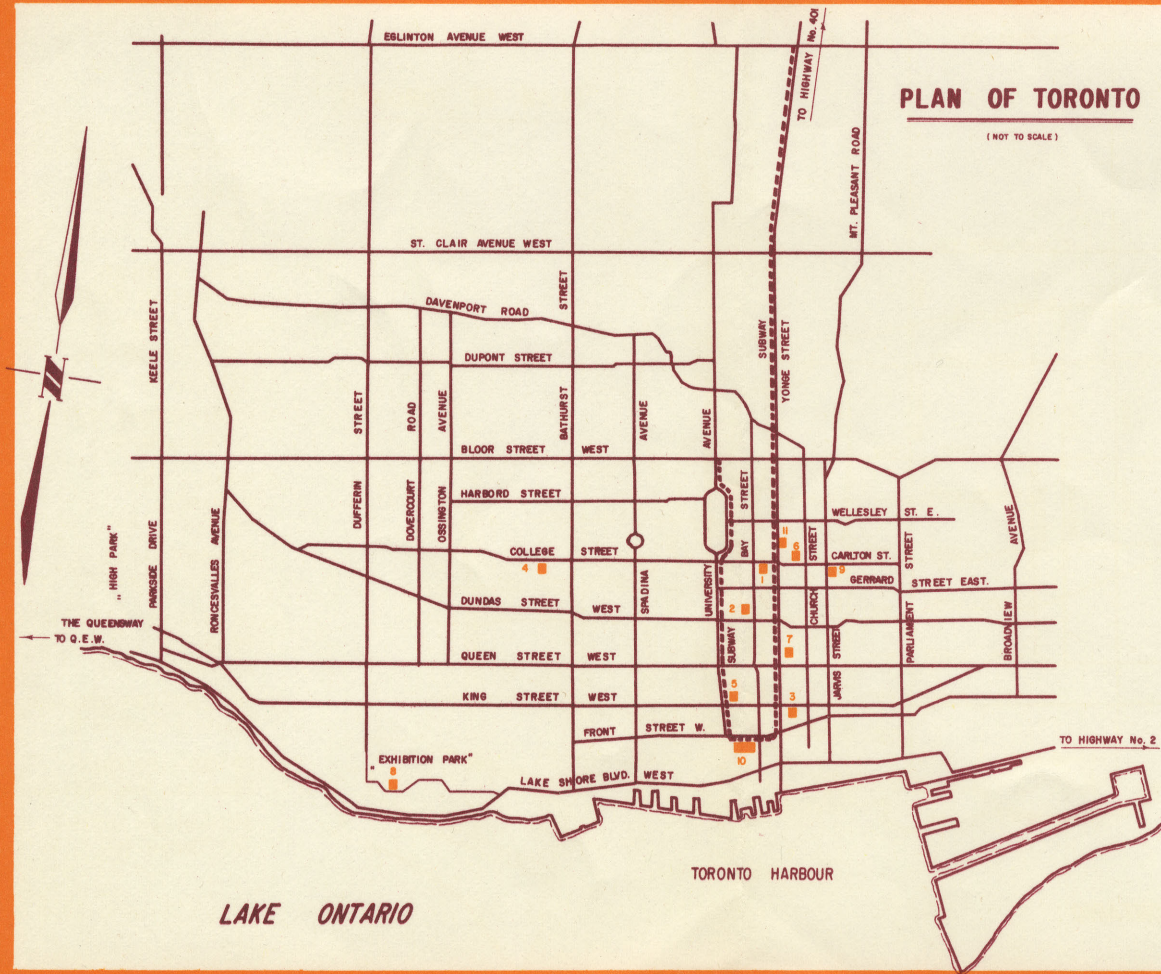

4.
LATVIEŠU
DZIESMU
SVĒTKI
KANADĀ
1965

PLAN OF TORONTO

(NOT TO SCALE)

1. EATON AUDITORIUM
College & Yonge St.
2. GREYHOUND BUS
TERMINAL
610 Bay St.
3. KING EDWARD
SHERATON HOTEL
King & Yonge St.
4. LATVIAN HOUSE
491 College St.
5. LORDSIMCOE HOTEL
150 King St. W.
6. MAPLE LEAF
GARDENS
Carlton & Church St.
7. MASSEY HALL
178 Victoria St.
8. QUEEN ELIZABETH
BLDG.
Exhibition Park
9. ST. ANDREWS CHURCH
Jarvis & Carlton St.
10. UNION STATION
Front St. (Bay & York)
11. WESTBURY HOTEL
475 Yonge St.